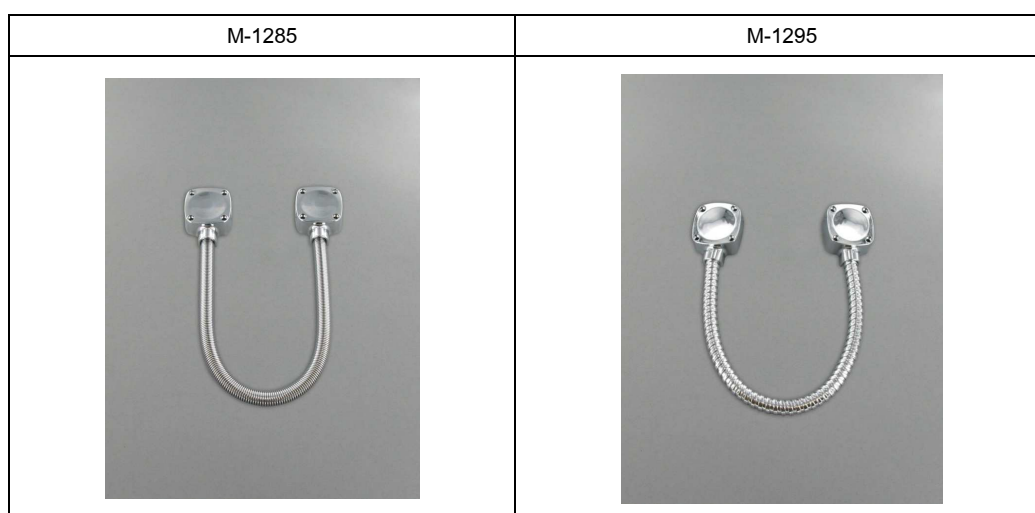

Accessories

	Reference	Diameter	Color
End pieces 	M-1165	10mm	White
	M-1166	10mm	Braun
	M-1164	9mm	Nickel-plated
	M-1168	13mm	White
	M-1169	13mm	Braun
	M-1167	13mm	Nickel-plated
Clamps 	M-1156	10mm	Nickel-plated
	M-1157	10mm	White
	M-1158	10mm	Braun

Vandalism-proof door loops

Thanks to its special composition, this Vds-tested door loop is designed for maximum mechanical loads. Together, the solid zinc die-cast end pieces, line protection and internal Bowden cable form a surface-mounted door loop that can meet any demands. The maximum load on the spring/protective hose is 100 kg. This product is typically used in public buildings, such as schools, administrative buildings and specially correctional facilities, as well as anywhere where it is particularly important to protect the wiring from external influences.

Reference	Lenght	Inner/Outer diameter	Color
M-1285	400mm	10/13,5mm	Nickel-plated
M-1295	400mm	10/14mm	Nickel-plated