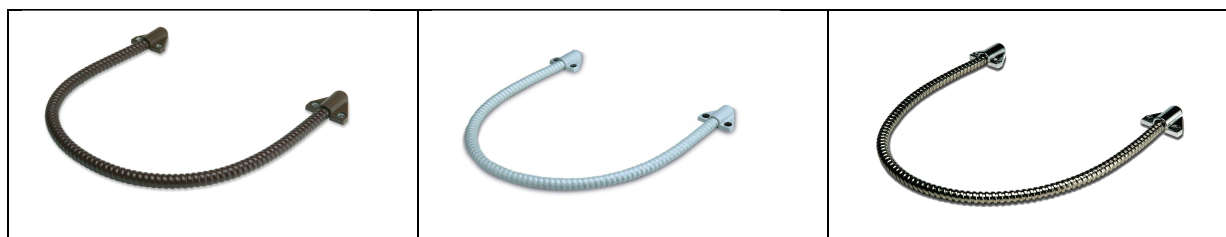

DOOR LOOPS

Surface mount door loop sets.

Door loops are particularly suitable for fitting in doors or windows that have already been installed. The range of different colors and materials available ensures that they always fit in perfectly with their surroundings. The set comprises a door loop of 50cm, end pieces and screws.

Reference	Lenght	Inner/Outer diameter	Color
M-1176	50cm	7/10mm	White PVC coated
M-1178	50cm	7/10mm	Braun PVC coated
M-1173	50cm	7/9mm	Nickel-plated
M-1182	50cm	10/13mm	White PVC coated
M-1183	50cm	10/13mm	Braun PVC coated
M-1181	50cm	10/13mm	Nickel-plated

Vandalism-proof door loops

Thanks to its special composition, this Vds-tested door loop is designed for maximum mechanical loads. Together, the solid zinc die-cast end pieces, line protection and internal Bowden cable form a surface-mounted door loop that can meet any demands. The maximum load on the spring/protective hose is 100 kg. This product is typically used in public buildings, such as schools, administrative buildings and specially correctional facilities, as well as anywhere where it is particularly important to protect the wiring from external influences.

Length: 191mm & Inner diameter: 5,3mm.